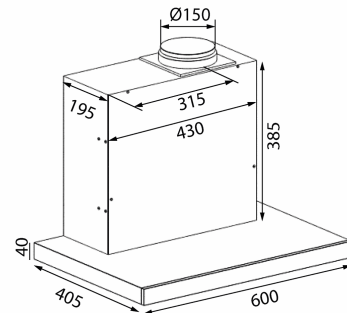

Internal motor